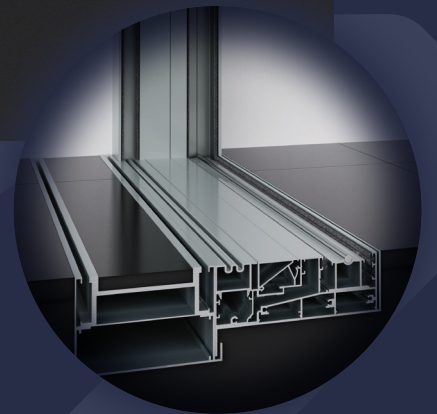

# EVOLUTION THRESHOLD DRAIN

## Evolution Threshold Drain, Grate Insert

The Evolution Threshold Drain by Concept Windows is designed to provide an entirely flush, seamless connection between indoor and outdoor living. The drain consists of an exterior linear drain with a custom designed, integrated sub-sill which acts as a water barrier. The sub-sill cradle under the door track will then collect and direct the moisture into the external drain. We understand how your door track looks is an important design feature, so we have created two options for you to choose from.