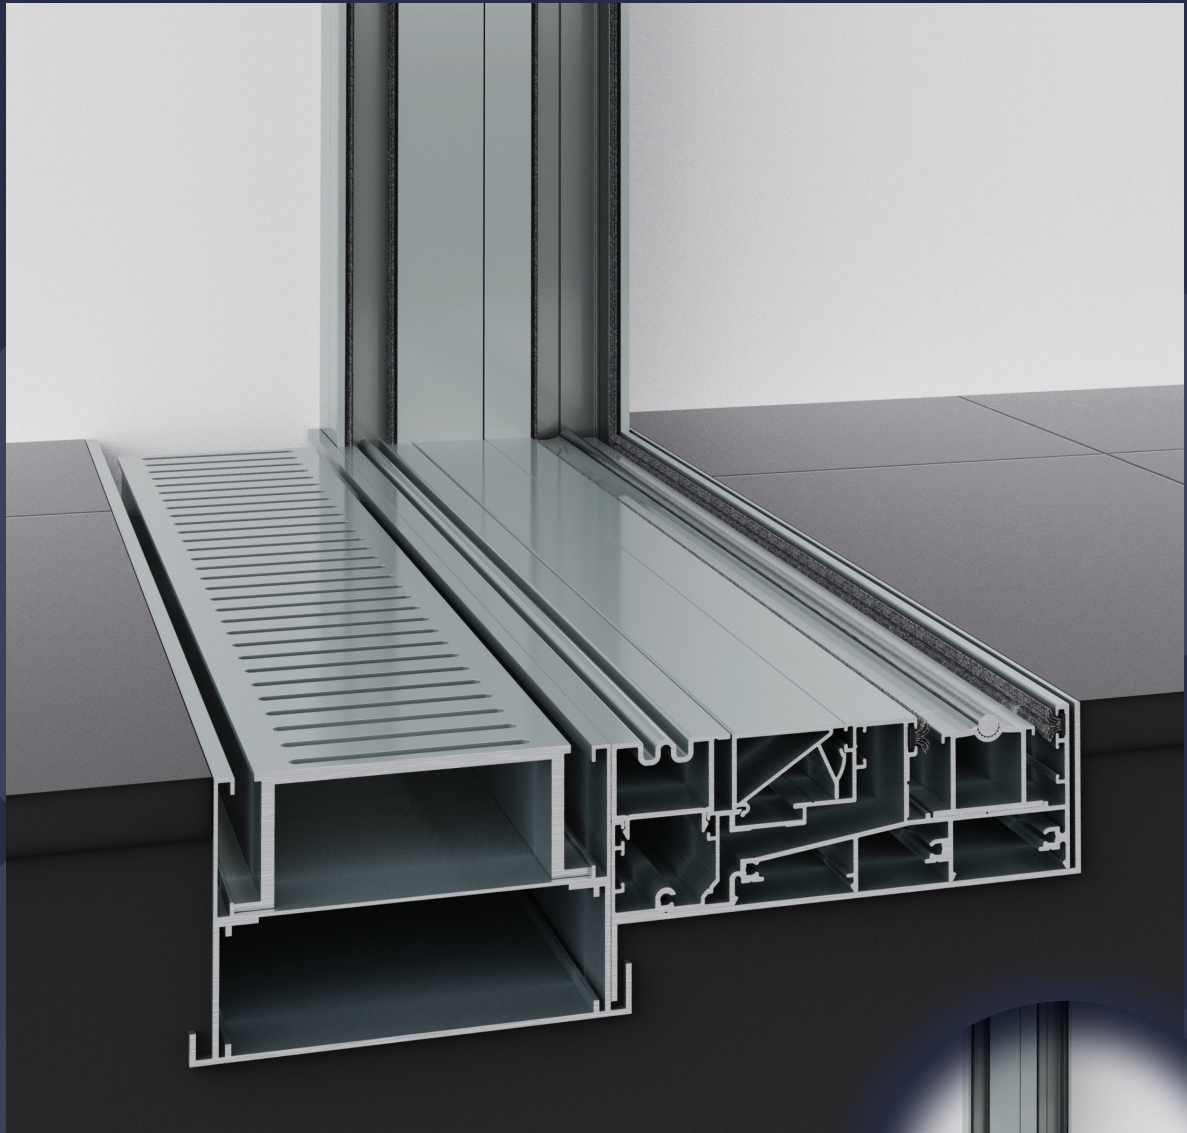

# EVOLUTION THRESHOLD DRAIN

## Evolution Threshold Drain, Grate Insert

The Evolution Threshold Drain by Concept Windows is designed to provide an entirely flush, seamless connection between indoor and outdoor living. The drain consists of an exterior linear drain with a custom designed, integrated sub-sill which acts as a water barrier. The sub-sill cradle under the door track will then collect and direct the moisture into the external drain. We understand how your door track looks is an important design feature, so we have created two options for you to choose from.

**Option to Change to:**  
Evolution Threshold Drain,  
Tile Insert

**CONCEPT  
WINDOWS**

4 Tacoma Circuit, Canning Vale WA 6155  
PO Box 1373, Canning Vale, WA 6970