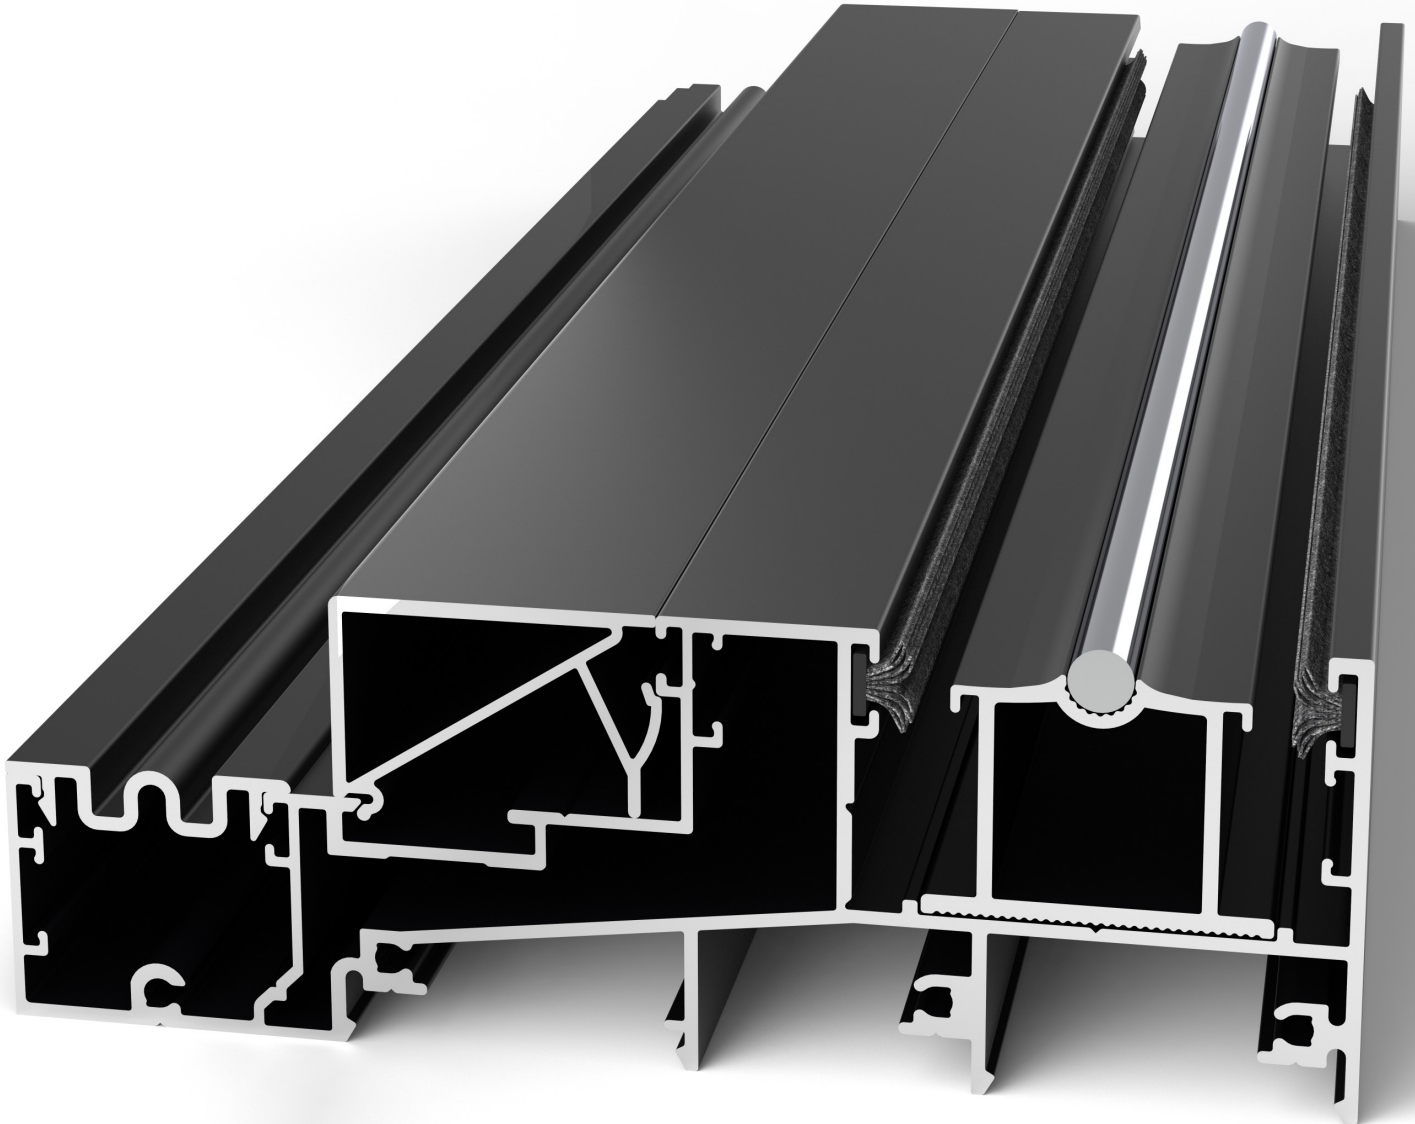

EVOLUTION EURO-TRACK

With bigger doors, comes thicker glass, which means heavier panels, resulting in greater friction on sliding door tracks, often leading to powder coating flaking off over time. The **EVOLUTION EURO-TRACK** is a 316 grade stainless steel insert that provides a smart European look, along with the superior durability of stainless steel.